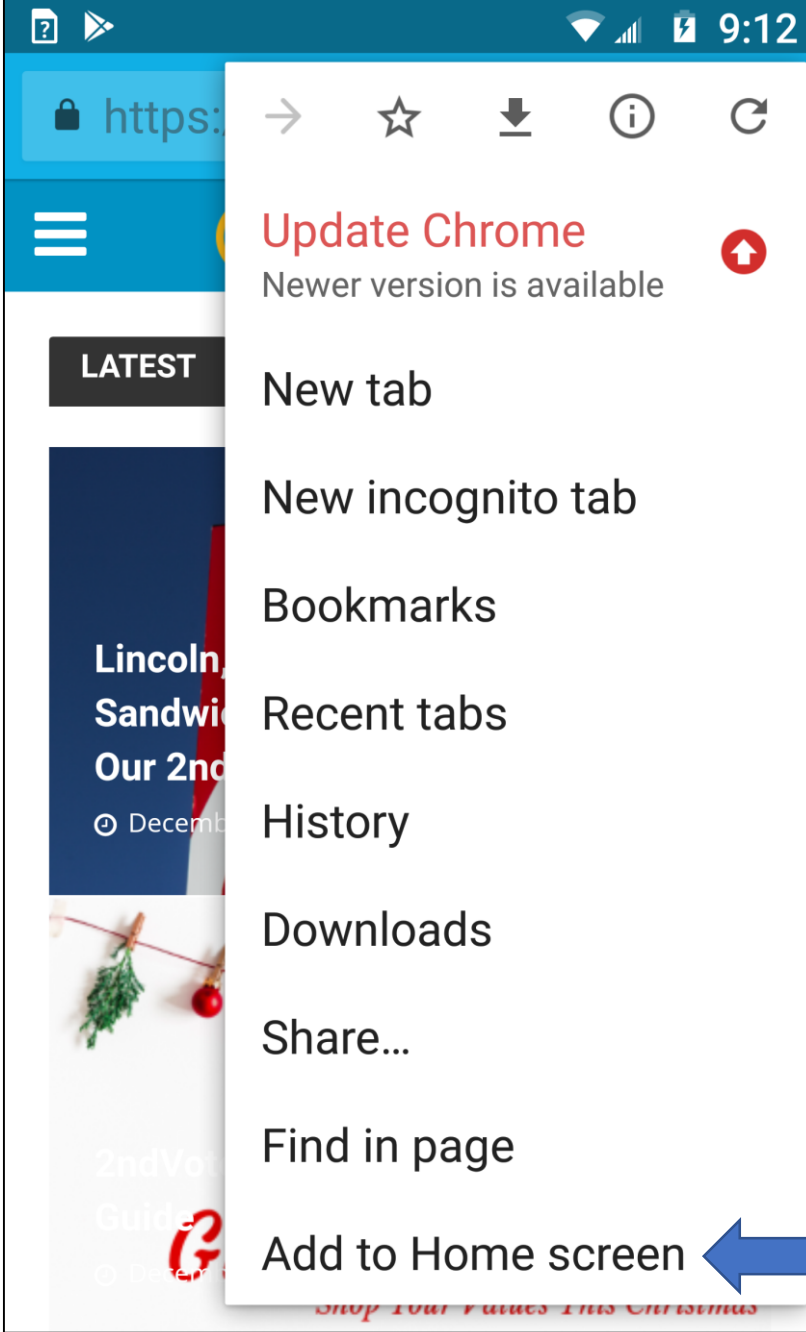

Open Web Browser

(1) Navigate to 2ndvote.com

(2) Tap the Menu icon

LATEST

Update Chrome

Newer version is available

LATEST

Lincoln
Sandwich
Our 2nd
© Decemb

2ndVote

When you tap
the new icon,
Company Scores
page opens

The screenshot shows the 2ndVote mobile application interface. At the top is a blue header with a hamburger menu icon, the 2ndVote logo, and a search icon. The time 9:13 is displayed in the top right corner. Below the header, the page title "Company Scores" is prominently displayed. A descriptive paragraph follows, explaining that users can search through a database of company scores by name, industry, or social issue. Below this text are three search filters: a text input field for search terms, a dropdown menu for "All Industry Categories", a dropdown menu for "Issue Scores", and a dropdown menu for "Sort by Score". A blue "GO" button is positioned at the bottom of the search section. The bottom of the screen shows the standard Android navigation bar with back, home, and recent apps icons.